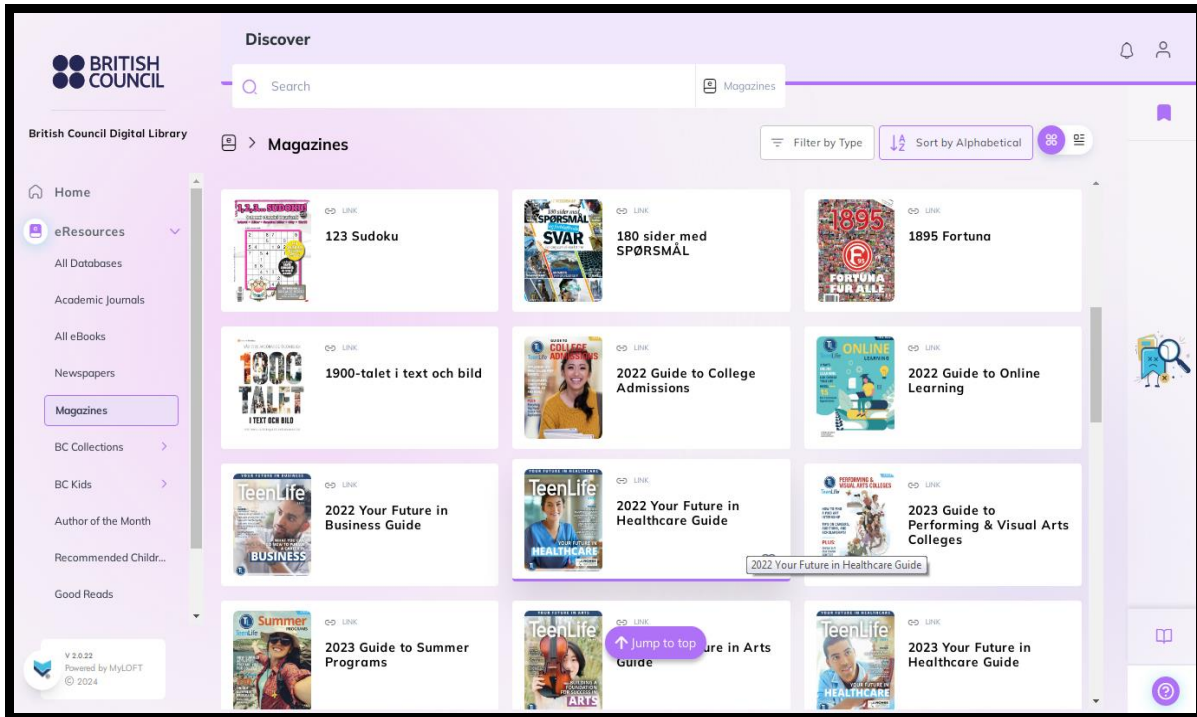

CRITERION IV

BRITISH COUNCIL

COLLECTIONS OF MAGAZINES