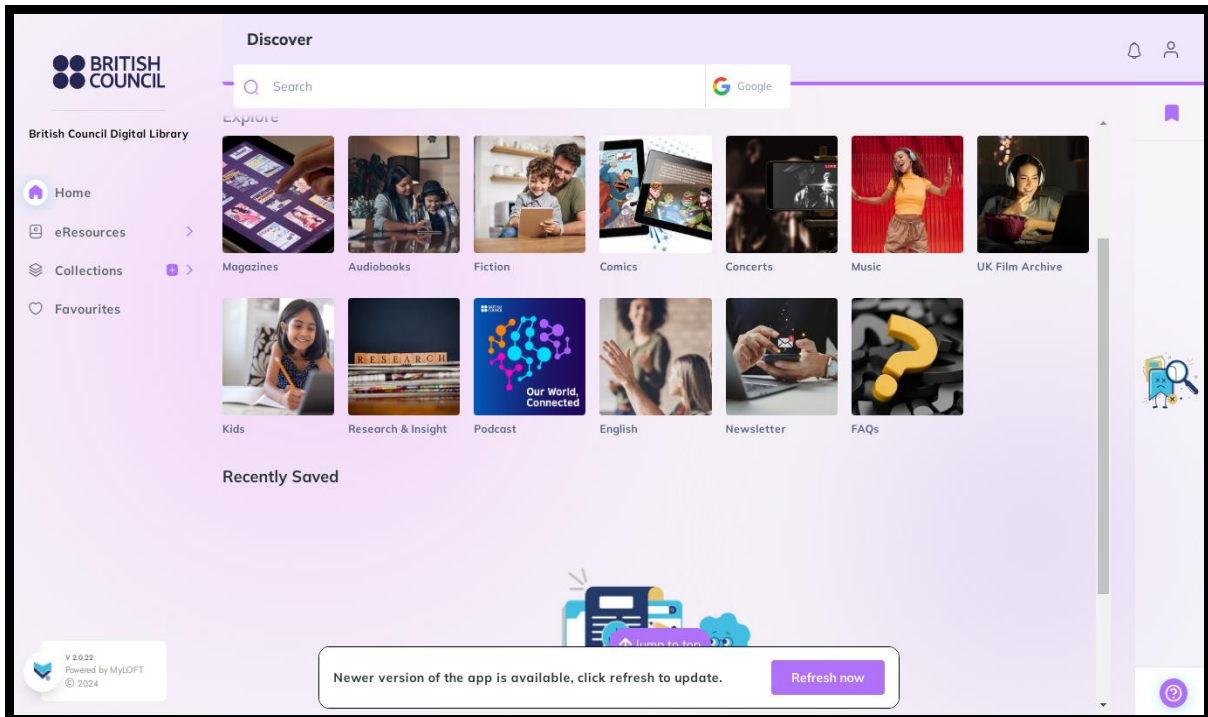

MY LOT HOME PAGE