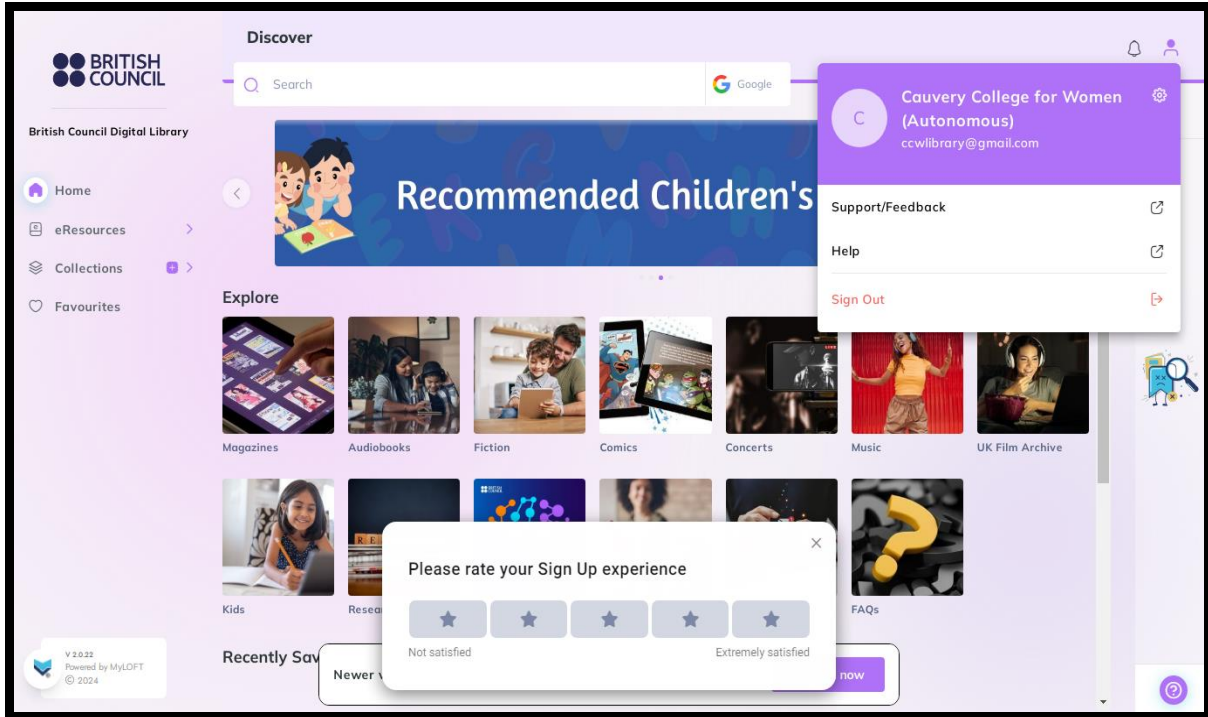

DOWNLOAD MYLOT APP THROUGH WEB ACCESS