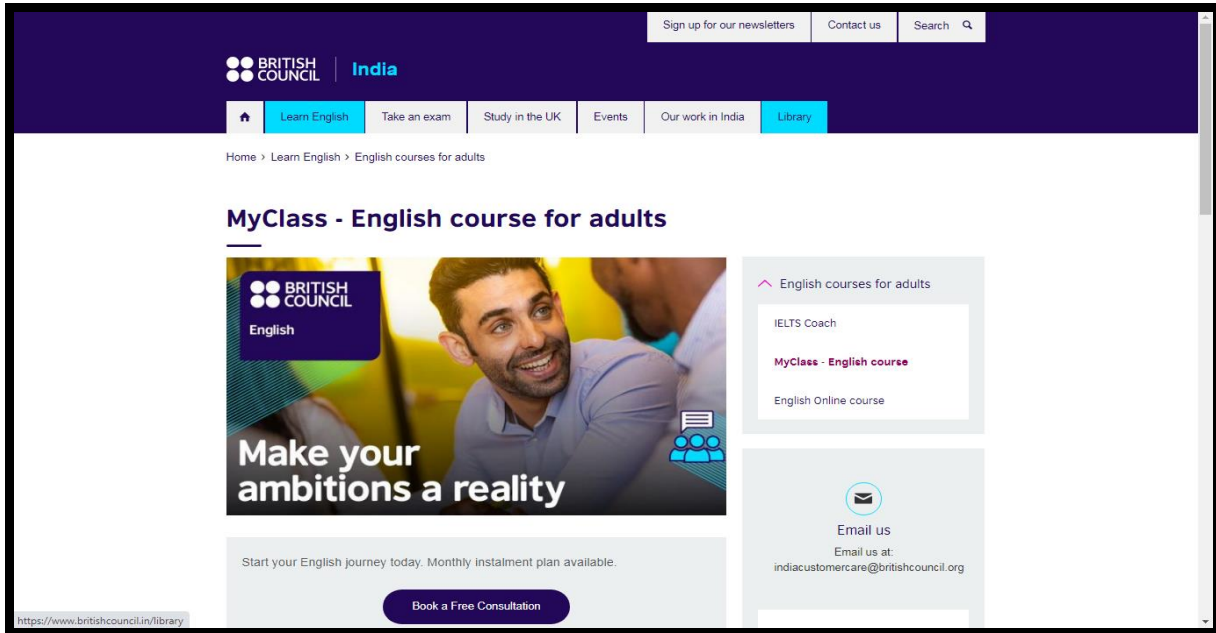

**Annual Subscription**

CRITERION IV

BRITISH COUNCIL

Membership Identity Cards:

ID cards for membership guarantee physical access to British Council facilitates academic resources.

**BRITISH COUNCIL: HOME PAGE :**

**SELECT OPTION MY ACCOUNT (CAUVERY COLLEGE FOR WOMEN AUTONOMOUS, TIRUCHIRAPPALLI)**

**ENTER THE USER NAME AND PASSWORD FOR MEMBERSHIP AND CLICK LOGIN**

Home > Log in

Members can access exclusive content, manage loans and update account details here: