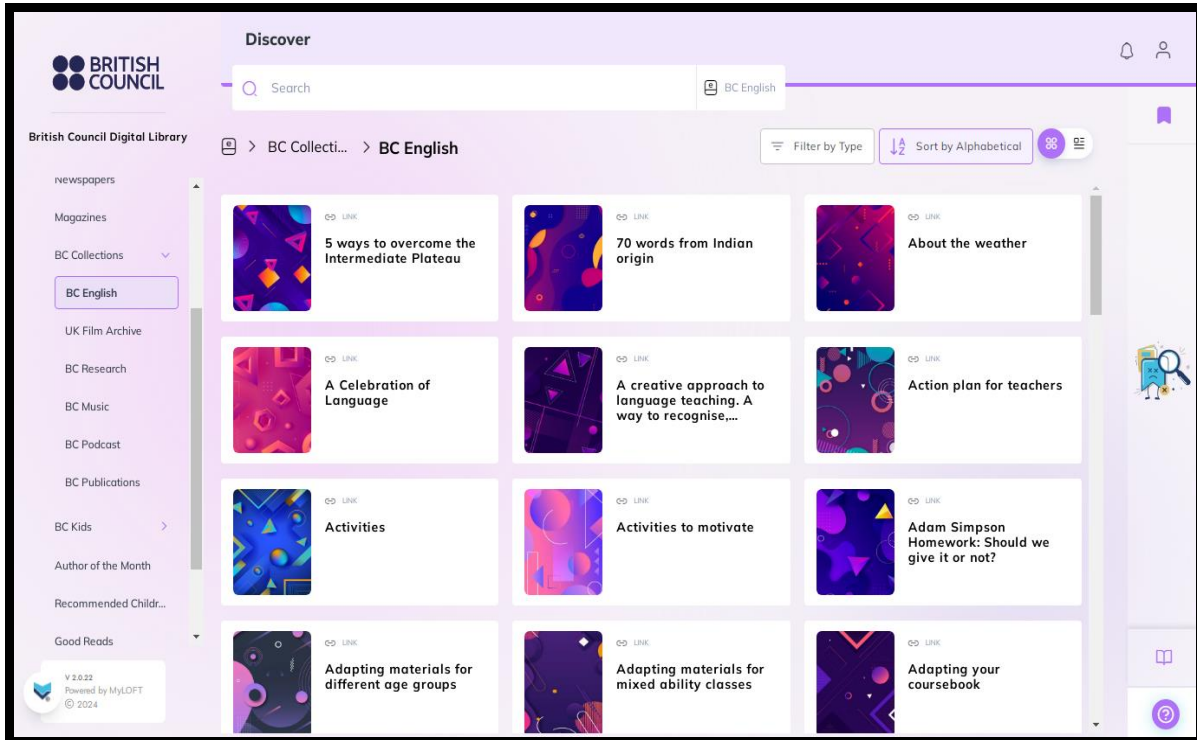

BRITISH COUNCIL ENGLISH