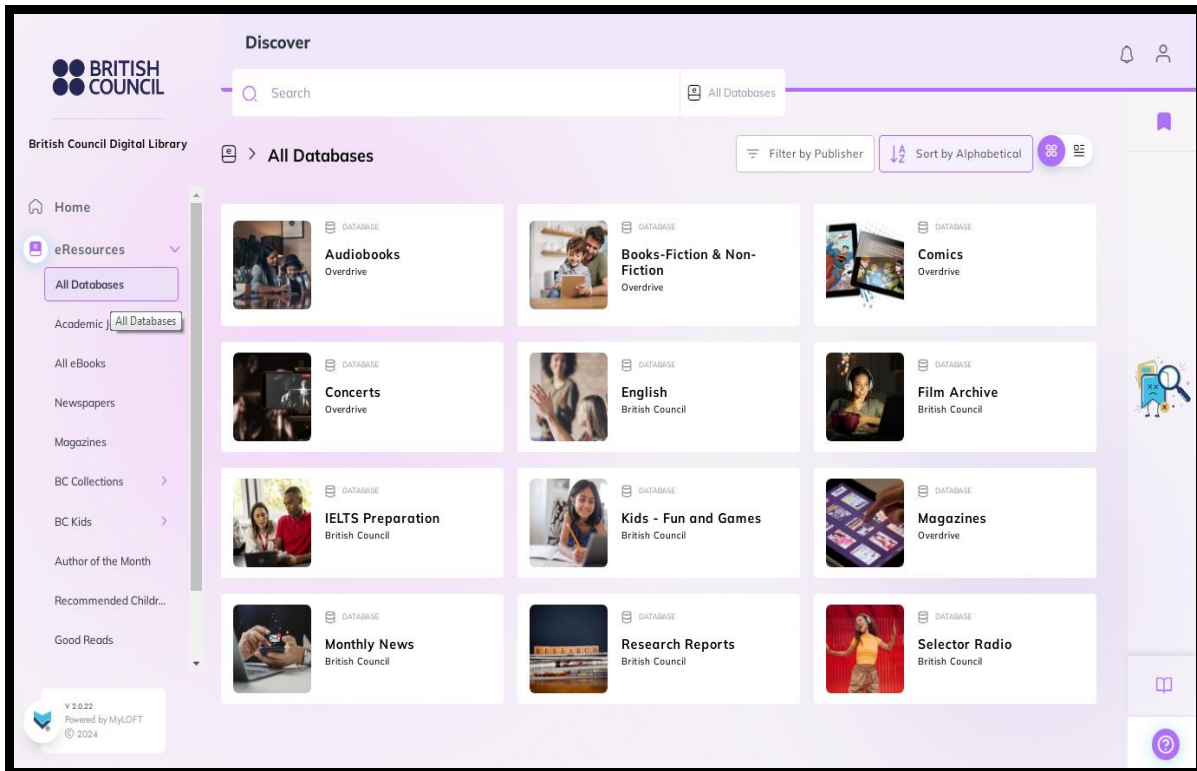

ALL DATABASE COLLECTIONS