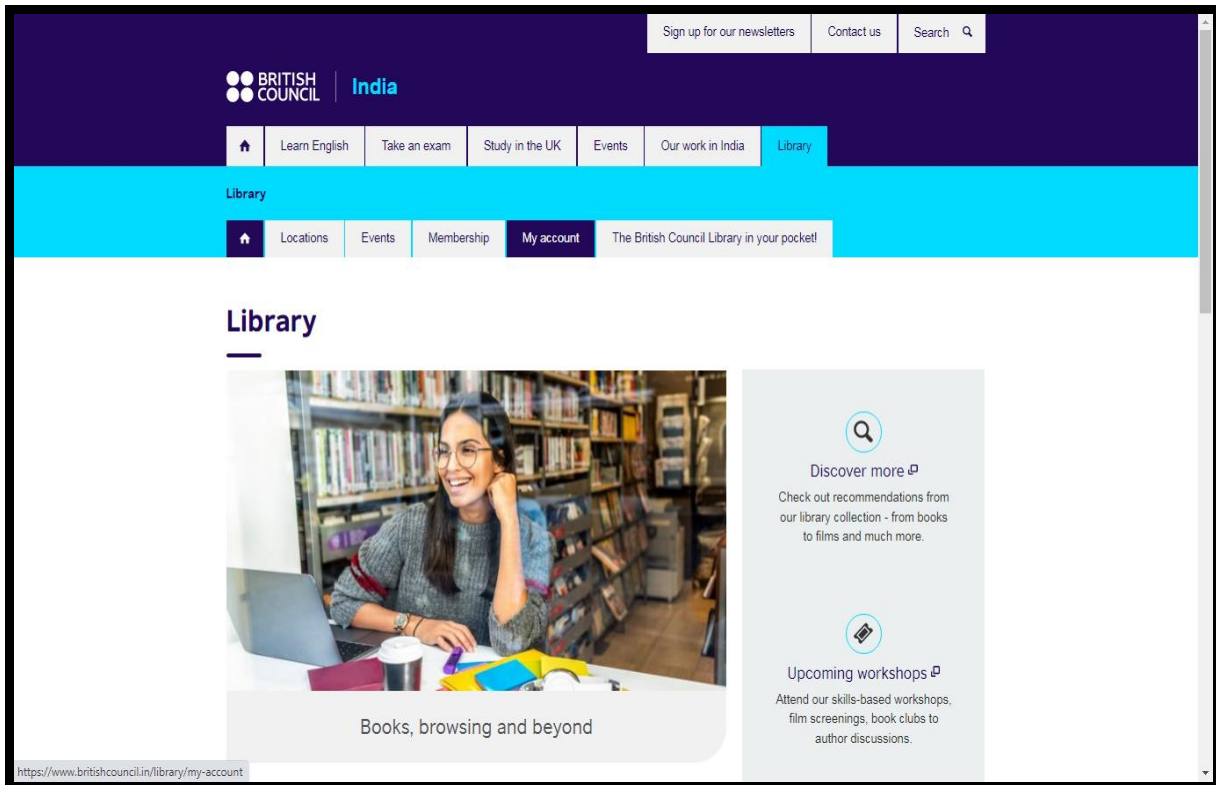

**SELECT OPTION MY ACCOUNT (CAUVERY COLLEGE FOR WOMEN AUTONOMOUS, TIRUCHIRAPPALLI)**

**ENTER THE USER NAME AND PASSWORD FOR MEMBERSHIP AND CLICK LOGIN**

Home > Log in

Members can access exclusive content, manage loans and update account details here: